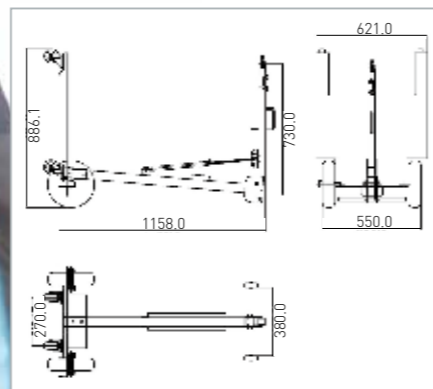

PXMS-2010

Simplified Stand for Portable X-ray.
Competitive price with wide range of use.

**PXP-40HF, PXP-60HF, PXP-100CA,
PXM-40BT**