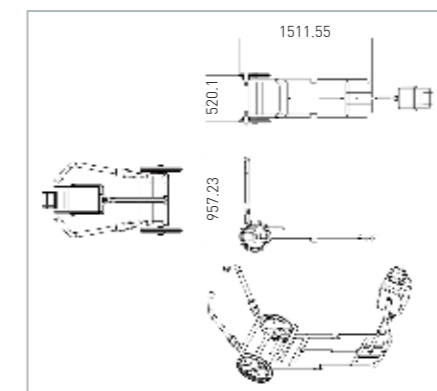

PXM-20BT
PXM-40BT

USA PATENT

Save, Faster therapeutic intervention **Portable X-Ray**

Accessories

Housing structure and frameworks of machines were designed by user oriented concepts and they are quite compatible with other X-RAY devices as well as our own equipment

PORTABLE CASE

Strong Carrying Case For all Portable Models.

PXMS-2010

Simplified Stand for Portable X-ray.
Competitive price with wide range of use.

**PXP-40HF, PXP-60HF, PXP-100CA,
PXM-40BT**

PXMS-2000

Mobile stand for PXP-40HF Easy positioning By four casters Manual lock and release breaker equipped