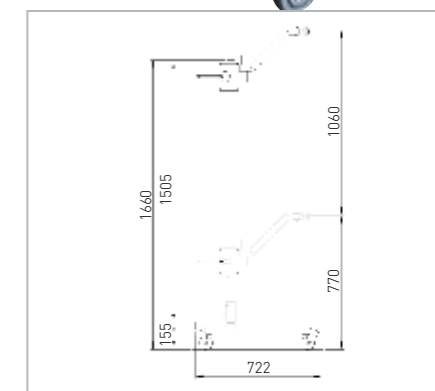

PXMS-1800/1800 Plus

Well designed Stand usable for wide range of Portable units

**PXP-16HF, PXP-20HF Plus,
PXP-40HF, PXP-60HF, VET-20BT,
PXM-20BT, PXM-40BT**