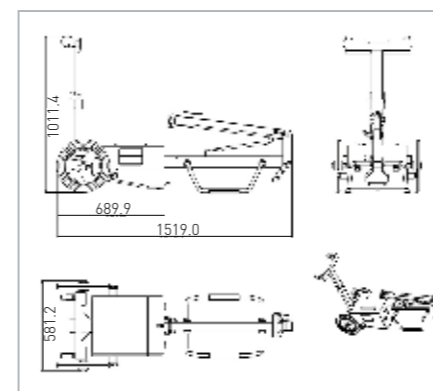

PORTABLE CASE

Strong Carrying Case For all Portable Models.

PXMS-2010

Simplified Stand for Portable X-ray.
Competitive price with wide range of use.

**PXP-40HF, PXP-60HF, PXP-100CA,
PXM-40BT**

PXMS-2000

Mobile stand for PXP-40HF Easy positioning By four casters Manual lock and release breaker equipped